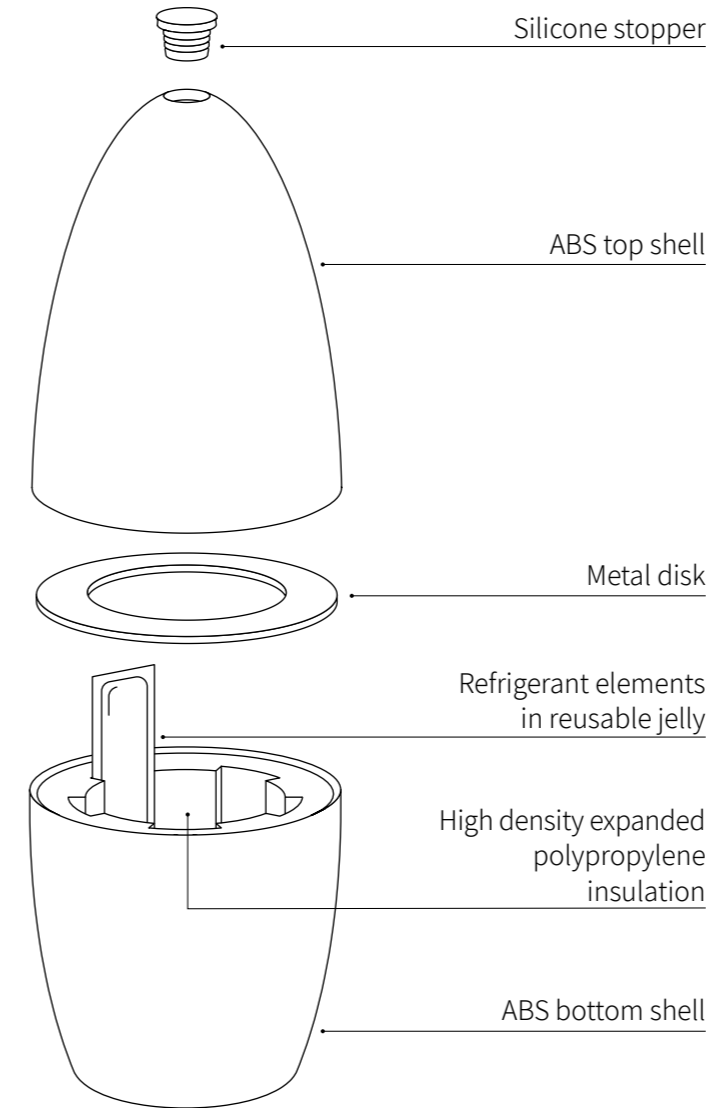

BASIC

Features

- ABS container (printed color)
- High density expanded polypropylene insulation
- Custom metal disc in AISI 304 stainless steel with electro-gloss and polished finishing
- WEGG silicone food stopper for sealing bottles